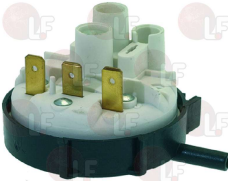

JEMI 2007083

3320109 PRESSURE SWITCH 35/15 mm 250V 16A
1level
operating temperature max 85°C
for Dishwasher (JEMI) GS-18 - GS-19 - GS-20
GS-30 - GS-7 - GS-8/2 - GS-9
for Dishwasher hood type (JEMI) GS-100 - GS-82
for Glasswasher/Cupwasher (JEMI) GS-2 - GS-3
GS-4/2 - GS-4/2AF - GS-6 - GS-6AF

JEMI 2007001

3320173 PRESSURE SWITCH 62/25-90/50 mm 16A 250V
for Dishwasher conveyor type (JEMI) - Series MA
Series MC