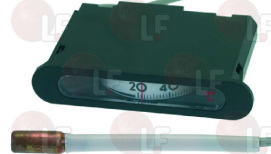

3441053 WHITE THERMOMETER 70x15 mm 0-120°C

plastic case
covered capillary 1700 mm
bulb $\varnothing$ 6.5x16 mm
for tank/boiler
for Dishwasher (JEMI) GS-18 - GS-19 - GS-20
GS-30 - GS-82
for Dishwasher hood type (JEMI) GS-82 - GS-82M
GS-83
for Glasswasher/Cupwasher (JEMI) GS-6AF - GS-7