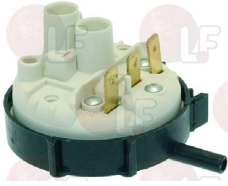

Suitable for:

JEMI

Suitable for:

Pressure switches

3320227 PRESSURE SWITCH 108/78 mm 250V 16A
for Dishwasher conveyor type (JEMI) A-2160
A-2460T - Series MA - Series MC

JEMI 2007004

3320174 PRESSURE SWITCH 180/30 mm 16A 250V
for Dishwasher hood type (JEMI) GS-83