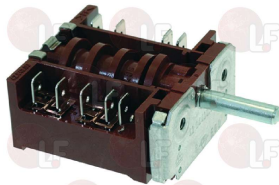

# JEMI

Suitable for:

**3057249 SELECTOR SWITCH 0-2 POSITIONS 10A 400V**  
 speed selection  
 for Dishwasher conveyor type (JEMI) - Series MA  
 Series MC

JEMI 2018012

**3057060 SELECTOR SWITCH 0-3 POSITIONS**  
 contact capacity 16A 250V - max 150°C  
 D-shaft  $\varnothing$  6x4.6 mm  
 for Dishwasher (JEMI) GS-18 - GS-19 - GS-30  
 GS-8/2 - GS-9  
 for Dishwasher hood type (JEMI) GS-82 - GS-82M  
 for Glasswasher/Cupwasher (JEMI) GS-4/2 - GS-4/2AF  
 GS-6 - GS-6AF