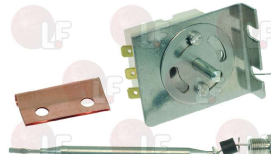

3441033 TELETHERMOMETER 56x25 mm 0-120°C

plastic body
white dial
PVC covered capillary length 3000 mm
bulb with spring $\varnothing$ 6x20 mm
for Dishwasher (ELFRAMO) - Series EN
for Dishwasher hood type (ZANUSSI) LS8

JEMI 2028019

Suitable for:

3441053 WHITE THERMOMETER 70x15 mm 0-120°C

plastic case
covered capillary 1700 mm
bulb $\varnothing$ 6.5x16 mm
for tank/boiler
for Dishwasher (JEMI) GS-18 - GS-19 - GS-20
GS-30 - GS-82
for Dishwasher hood type (JEMI) GS-82 - GS-82M
GS-83
for Glasswasher/Cupwasher (JEMI) GS-6AF - GS-7

JEMI 2028016

Thermostats

3444179 SINGLE-PHASE THERMOSTAT 0-93°C

D-shaft $\varnothing$ 6x4.6 mm
capillary 2300 mm
bulb $\varnothing$ 6x100 mm
with adapter nipple gland $\varnothing$ M9x1 - 16A 250V
for Dishwasher (JEMI) GS-18 - GS-19 - GS-20
GS-30 - GS-8 - GS-9
for Dishwasher hood type (JEMI) GS-100 - GS-102
GS-82 - GS-82M - GS-83
for Glasswasher/Cupwasher (JEMI) GS-2 - GS-3
GS-4/2 - GS-4/2AF - GS-6 - GS-6AF - GS-7
for Pan/utensilwashing machines (JEMI) GSP-45

JEMI 2006053

3444839 SINGLE-PHASE THERMOSTAT 0-93°C

D-shaft $\varnothing$ 6x4.6 mm
capillary 2300 mm
bulb $\varnothing$ 6x100 mm
with adapter nipple gland $\varnothing$ M9x1 - 16A 250V
with bracket and probe receptacle
for Dishwasher conveyor type (JEMI) - Series MA
Series MC

JEMI 1420788

JEMI 2099005

3444763 SINGLE-PHASE THERMOSTAT 140°C

manual reset
covered capillary 1550 mm - 16A 230V
bulb $\varnothing$ 6x77 mm - 16A 230V
for Dishwasher (JEMI) GS-18 - GS-19 - GS-20
GS-30
for Dishwasher hood type (JEMI) GS-100 - GS-102
GS-82 - GS-82M - GS-83
for Glasswasher/Cupwasher (JEMI) GS-2 - GS-3
GS-4/2 - GS-6 - GS-6AF - GS-7
for Pan/utensilwashing machines (JEMI) GSP-45

JEMI 2006062

3444361 SINGLE-PHASE THERMOSTAT 50-320°C