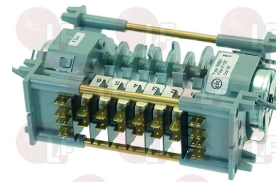

### 3322286 TIMER 7806DV 6 CAMS

1st cycle 120 seconds  
2nd cycle 6 seconds  
230V 50Hz  
for Dishwasher hood type (JEMI) GS-102 - GS-83

JEMI 2005083