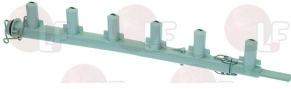

**3743456 FIXED WASH ARM COMPLETE 565 mm**  
for Dishwasher conveyor type (JEMI) - Series MA  
Series MC

JEMI 8040013

Suitable for:

**3743464 LOWER RINSE ARM ASSEMBLY 285 mm**  
for Glasswasher/Cupwasher (JEMI) GS-2 - GS-3  
GS-4/2AF