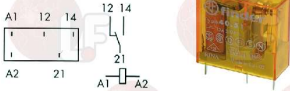

Suitable for:

JEMI

Suitable for:

Relays

3351036 MINI RELAY 40.51 10A 240V 50/60Hz
1 switching contact

3351030 RELAY R2-2012-23-5230 230V 50/60Hz 12A
for JEMI DISHWASHER GS83-GS102-GSP45

JEMI 2054012

JEMI 2054010

3351039 SOCKET WITH TERMINALS 95.75 10A 250V

JEMI 2054013

Remote control switches

5009239 CONTACTOR SCHNEIDER LC1K0910P7
9A 4Kw coil 220V 50/60Hz
3 normally open contacts
1 normally open auxiliary contact
for Dishwasher (LINEA BLANCA) LC-1500 - LC-1700
LC-2000 - LC-2300 - LC-2300TR - LC-2600
LC-2800
for Glasswasher/Cupwasher (LINEA BLANCA) LC-1000
LC-140 - LC-80

JEMI 2008321

Rinse aid containers and accessories

3066023 RINSE AID CONTAINER
dimensions 100x53x80 mm
for Dishwasher (JEMI) GS-8/2 - GS-9
for Glasswasher/Cupwasher (JEMI) GS-3

3066024 RINSE AID CONTAINER PLUG
for Dishwasher (JEMI) GS-18 - GS-19 - GS-30
GS-8/2 - GS-9
for Glasswasher/Cupwasher (JEMI) GS-3 - GS-4/2
GS-4AF - GS-6 - GS-6AF

JEMI 4031008

JEMI 4068001