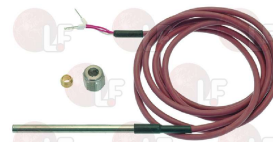

JEMI 2028021

3441075 PROBE PT100
cable length 1800 mm - bulb $\varnothing$ 6x100 mm
3 wires
for JEMI DISHWASHER MA/MC