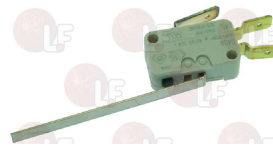

Suitable for:

JEMI

Suitable for:

Microswitches

3240213 DOOR MICROSWITCH NA E560 1V

cable length 1000 mm - 250V 0.04A
complete with bracket
for Dishwasher (JEMI) GS-18 - GS-19 - GS-20
for Glasswasher/Cupwasher (JEMI) GS-2 - GS-6
GS-6A - GS-6AF - GS-7

JEMI 2019118

JEMI 2019119

3240138 MAGNETIC MICROSWITCH E5301C

250V 0.4A
capillary length 3000 mm
for Dishwasher (AFI) A900
for Dishwasher (NOSEM) K602S
for Dishwasher (STORME) L502BT
for Dishwasher (UNIC) A61A
for Dishwasher hood type (EUROSYSTEM) PR0600
for Dishwasher hood type (HILTA) W14 - W15
for Dishwasher hood type (IME OMNIWASH)
till 1/01/96
SEI2P
for Dishwasher hood type (JEMI) GS-82
for Dishwasher hood type (NOSEM) K602
for Dishwasher hood type (NUOVA SIMONELLI) LTM1600
for Dishwasher hood type (SO.WE.BO.) 6.2PA - 6.2PB

JEMI 2019084

3240410 MICRO SWITCH 16A 250V

for ANGELO PO OLD OVENS FC-FCV
for ANGELO PO OVEN FC611G-FC611E-FC1011G-FC1011E
FC1211G-FC1211E
for ANGELO PO FRYER 030FE1-030FE1B-70FE
70FE1-70FE1B-70FES-70FES2-71FE-71FE2-71FE2B-30FES
30FES2-30FES2B-091FE28
for IMESA DRYER ES10-ES55-ES75
for IMESA WASHING MACHINE
LM30-LM40-LM55-LM70-LM85
RC30-RC40-RC55-RC70
for SIRMAN CUTTER C4-C6-C6VV-C9
for GRANDIMPIANTI DRYER EMS10-EMS15
for FAGOR CALENDER PE30/140-PE30/160-PE30/200
for FOINOX OVEN J00611E-J00611G-J01011E-J01011G
J01021E-J01021G-J02011E-J02011G-J02021E-J02021G
for IPSO CALENDER RI1600/30-RI1600/30AV

JEMI 240025

JEMI 240072

3240119 MICROSWITCH D45 16A 250V

lever length 60 mm
for Dishwasher (JEMI) GS-30 - GS-8/2 - GS-9
for Glasswasher/Cupwasher (JEMI) GS-3 - GS-4/2
GS-4/2AF

JEMI 2019009

3240827 MICROSWITCH FR251 3A 400V

for Dishwasher hood type (JEMI) GS-100 - GS-82

JEMI 2019083

3240828 MICROSWITCH FR551 3A 400V