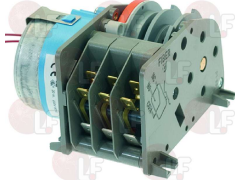

Suitable for:

JEMI

Suitable for:

Timers

3322285 TIMER P255 3 CAMS

cycle 20 minutes
230V 50/60HZ 15A
for regeneration - without shaft
for Dishwasher (JEMI) GS-18 - GS-19 - GS-20
GS-8/2 - GS-9
for Glasswasher/Cupwasher (JEMI) GS-2 - GS-3
GS-4/2 - GS-4/2AF - GS-6 - GS-6AF - GS-7