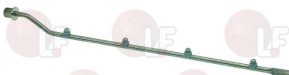

JEMI 8008004

3743466 FIXED UPPER RINSE ARM
without jets
for Dishwasher hood type (JEMI) GS-83