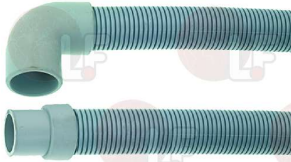

3450030 DRAIN PIPE $\varnothing$ 28x2000 mm

straight hose internal $\varnothing$ 24 mm external $\varnothing$ 28 mm
hose with elbow internal $\varnothing$ 28 mm external $\varnothing$ 33 mm
max temperature 90°C