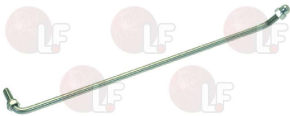

JEMI 0821004

3053371 DOOR OPENING SPRING $\varnothing$ 10x93 mm
for Dishwasher (JEMI) GS-18 - GS-19 - GS-20
for Glasswasher/Cupwasher (JEMI) GS-6 - GS-6AF
GS-7

JEMI 2521120

3053370 LEFTHAND DOOR TIRE ROD
for Dishwasher (JEMI) GS-8/2
for Glasswasher/Cupwasher (JEMI) GS-3 - GS-4
GS-4/2AF