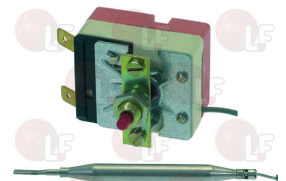

3444763 SINGLE-PHASE THERMOSTAT 140°C

manual reset
covered capillary 1550 mm - 16A 230V
bulb $\varnothing$ 6x77 mm - 16A 230V
for Dishwasher (JEMI) GS-18 - GS-19 - GS-20
GS-30
for Dishwasher hood type (JEMI) GS-100 - GS-102
GS-82 - GS-82M - GS-83
for Glasswasher/Cupwasher (JEMI) GS-2 - GS-3
GS-4/2 - GS-6 - GS-6AF - GS-7
for Pan/utensilwashing machines (JEMI) GSP-45

JEMI 2006062

3444361 SINGLE-PHASE THERMOSTAT 50-320°C

D-shaped pin $\varnothing$ 6x4.6 mm
capillary 950 mm - 16A 250V
bulb $\varnothing$ 3x160 mm
for Dishwasher conveyor type (JEMI) - Series MA
Series MC