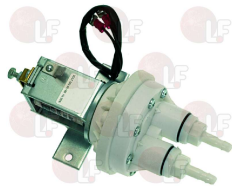

3090107 RINSE AID INJECTOR 220V 50/60Hz

for Dishwasher (JEMI) GS-30 - GS-8 - GS-8/2 - GS-9
for Dishwasher hood type (JEMI) GS-100 - GS-82
GS-82M
for Glasswasher/Cupwasher (JEMI) GS-3 - GS-4/2
GS-4/2AF
for Pan/utensilwashing machines (JEMI) GSP-45