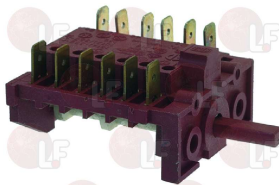

JEMI 2016012

3057074 SELECTOR SWITCH 16A 250V
shaft 6x4.6 mm
for Dishwasher hood type (JEMI) GS-100

JEMI 2004052

3057248 TERMINAL BLOCK 125A 500V
for Dishwasher conveyor type (JEMI) A-1200