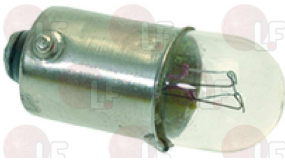

Lamps

1. **9014132 LAMP Ba9s 3W 24V**
   dimensions $\varnothing$ 9x23 mm
   for FAMA CASED MEAT MINCER 12-22 CE-EXPORT
   for FAMA MOZZARELLA CUTTER CE-EXPORT
   for JEMI DISHWASHER MA/MC