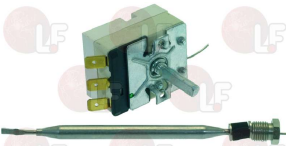

Thermostats

3444179 SINGLE-PHASE THERMOSTAT 0-93°C

D-shaft $\varnothing$ 6x4.6 mm
capillary 2300 mm
bulb $\varnothing$ 6x100 mm
with adapter nipple gland $\varnothing$ M9x1 - 16A 250V
for Dishwasher (JEMI) GS-18 - GS-19 - GS-20
GS-30 - GS-8 - GS-9
for Dishwasher hood type (JEMI) GS-100 - GS-102
GS-82 - GS-82M - GS-83
for Glasswasher/Cupwasher (JEMI) GS-2 - GS-3
GS-4/2 - GS-4/2AF - GS-6 - GS-6AF - GS-7
for Pan/utensilwashing machines (JEMI) GSP-45

JEMI 2006053

3444839 SINGLE-PHASE THERMOSTAT 0-93°C

D-shaft $\varnothing$ 6x4.6 mm
capillary 2300 mm
bulb $\varnothing$ 6x100 mm
with adapter nipple gland $\varnothing$ M9x1 - 16A 250V
with bracket and probe receptacle
for Dishwasher conveyor type (JEMI) - Series MA
Series MC